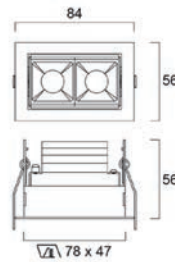

Solstice 100 starr rund randlos €

2060869	Solstice 100 14W 1800lm 930 60° DALI randlos	*
2060870	Solstice 100 14W 1800lm 940 60° DALI randlos	*

Zubehör €

2060864	Solstice 68 Zierring Accessoire	*
2060865	Solstice 76 Zierring Accessoire	*
2060866	Solstice 76 Adapter Accessoire	*

Domino

Concord

Die linearen, schlanken Domino-Strahler mit einem Reflektor und einer Linse eignen sich ideal für architektonische Installationen in Einzelhandelsgeschäften, Hotels und Restaurants und bieten einen hohen Sehkomfort. Die hochauflösende Optik besteht aus metallisiertem Thermoplast mit matter Oberfläche, kombiniert mit einer Linse zur Optimierung der Lichtleistung. Die Linsen mit einem breiten Abstrahlwinkel von 55° sorgen für eine präzise Lichtverteilung und erzeugen einen hohen Kontrast ohne Schatten. Das kompakte modulare System bietet 2 Längen mit 2 und 5

Lichtelementen mit schwarzen Reflektoren und weißen Blenden. Vertikal verstellbar: 40 Grad. Version mit schwarzem Reflektor und weißer Blende. DALI-Version. Energieeffizienz bis zu 67 lm/W. Lichtleistung: 2 Lichtelemente 370 lm und 5 Lichtelemente 1000 lm. 3000 K und 4000 K. CRI90 für bessere Farbwiedergabe und SDCM ≤3 für perfekte Lichtqualität. Lebensdauer 100.000 Stunden (L70). 5 Jahre Garantie.

Domino 2 Lichtelemente €

2061572	Domino 2xLED 6W 330lm 930 DALI	105.00 S
2061573	Domino 2xLED 6W 370lm 940 DALI	105.00 S