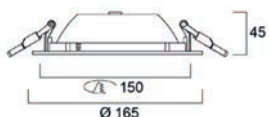

START Downlight IP54 150 mm €

0030324	START Downlight 150 IP54 12W 1200lm 830	43.68 S
0030325	START Downlight 150 IP54 12W 1250lm 840	43.68 S