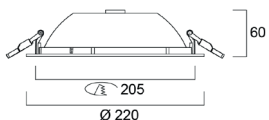

START Downlight IP54 205 mm €

0030328	START Downlight 205 IP54 20W 2100lm 830	60.27 S
0030329	START Downlight 205 IP54 20W 2150lm 840	60.27 S
0030375	START Downlight 205 IP54 20W 2100lm 830 SSC	269.89 C
0030376	START Downlight 205 IP54 20W 2150lm 840 SSC	269.89 C