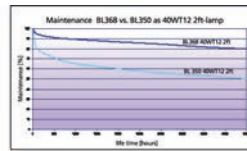

Fluorescent Linear UV-A

SYLVANIA

SpecialLITE®

Sylvania bietet seit über 20 Jahren ein umfangreiches Sortiment an Leuchtstofflampen an. Unsere linearen BL368-Leuchtstofflampen sind hochleistungsfähige UV-A-Lampen, die genau die Wellenlängen des UV-Lichts aussenden, um Fluginsekten erfolgreich anzulocken. Dies gewährleistet ein Höchstmaß an Anziehungskraft und Fangrate