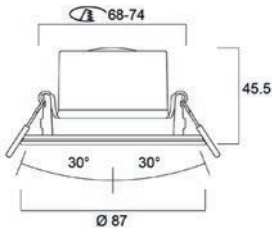

START Spot IP44 €

0005564	START Spot 4,8W 500lm 3CCT IP44 weiß	10.96	S
0005509	START Spot 5,5W 550lm 3CCT dimmbar IP44 weiß	15.01	S