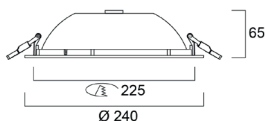

START Downlight IP54 225 mm €

0030330	START Downlight 225 IP54 23W 2350lm 830	69.24 S
0030331	START Downlight 225 IP54 23W 2350lm 840	69.24 S