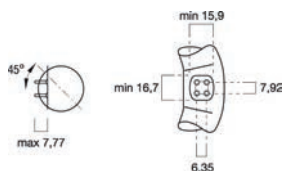

Fluo Circline BL368	€
0000456 T9 Blacklight Circline G10q FC22W 8" BL368 SL	18.61 S
0000100 T9 Blacklight Circline G10q FC32W 8" BL368 SL	36.22 S