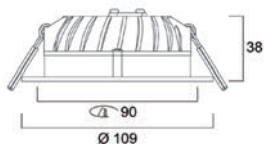

START Downlight IP54 90 mm €

0030379	START Downlight 90 IP54 7,8W 830lm 830 CDim	50.89 S
0030380	START Downlight 90 IP54 7,8W 880lm 840 CDim	52.70 S