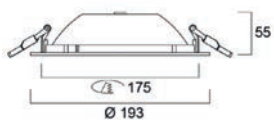

START Downlight IP54 175 mm €

0030326	START Downlight 175 IP54 14,5W 1425lm 830	50.64 S
0030327	START Downlight 175 IP54 14,5W 1600lm 840	50.64 S