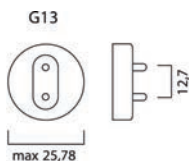

Helios LED-Lampen - weiß

€

0086429	HELIOS T8-1200mm dimmbar 965 360 SATIN	* C
0086528	HELIOS T8-1500mm dimmbar 940 360 SATIN	* C
0086529	HELIOS T8-1500mm dimmbar 965 360 SATIN	* C
0085424	LED Helios T5-1149mm Clear 965	* C
0085524	LED Helios T5-1449mm Clear 965	* C