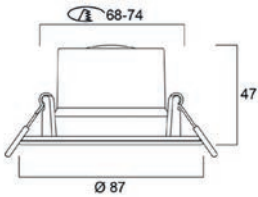

START Spot IP65 €

0005565	START Spot 6W 610lm 3CCT IP65 weiß	11.90	S
0005510	START Spot 6,5W 620lm 3CCT dimmbar IP65 weiß	15.74	S

START Spot Zubehör €

0005586	START Spot Blende silber 3x	3.74	S
0005587	START Spot Blende schwarz 3x	3.74	S
0030490	Sicherheitskabel 1,5m 3erPack	3.00	S

START Spot Fire IP65

SYLVANIA

START

START Spot IP65 Fire ist ein feuerfestes Einbaudownlight, das mehrere Optionen in einer einzigen Leuchte bietet. Durch einfaches Umlegen eines Schalters hinter der abnehmbaren Blende kann die Farbtemperatur auf 3.000 K, 4.000 K oder 6.500 K eingestellt werden, auch nachdem das Produkt in der Decke installiert wurde. Das Downlight ist serienmäßig nach IP65 geschützt, sodass es sich für alle Innenräume und eine Vielzahl von Anwendungen in Wohnzimmern, Küchen und Badezimmern eignet. Durch die schlanke Bauform ist es für flache

Deckenhohlräume geeignet. Das Downlight ist kompatibel mit Phasenanschnitt- und Phasenabschrittdimmern und wird mit einer Loop-in-Loop-out-Verdrahtungsbox für eine schnelle und einfache Installation geliefert. Das Produkt ist mit weißer Blende oder in der Version ohne Blende erhältlich, die mit einer Vielzahl von Blenden kombiniert werden kann: Gebürstetes Nickel, poliertes Chrom, Weiß, gebürstetes Messing und mattes Schwarz.