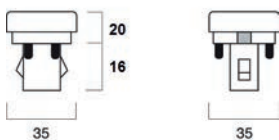

Fluorescent Compact UV-A SpecialITE®

SYLVANIA

Mit ihrem kompakten Design ist unsere BL368 Compact-Reihe ideal für den Einsatz in schlanken Insektenschutzleuchten, die üblicherweise im Eingangsbereich verwendet werden, oder in Leuchten mit zwei Lampen, die in Lebensmittelzubereitungsbereichen eingesetzt werden.

G24q-1

Fluo LYNX BL368	€
0025268 Lynx-L Blacklight ZG11 18W BL368 SL	24.34 S
0025710 Lynx-L Blacklight ZG11 36W BL368 SL	25.57 C
0025706 Mini-Lynx Blacklight E27 20W BL368 SL	25.07 S