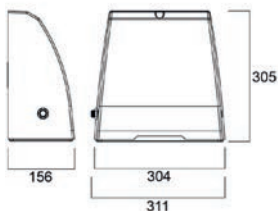

Zubehör	€
0040064 Novella IP66 MW Corridor Sensor KIT	18.00
0040065 Novella EM3 KIT for Small	71.00
0040066 Novella EM3 KIT for Large	78.00
0040056 Novella IP66 Small Trim Ring schwarz	15.00
0040057 Novella IP66 Small Trim Ring weiß	15.00
0040058 Novella IP66 Large Trim Ring schwarz	20.00
0040059 Novella IP66 Large Trim Ring weiß	20.00
0040060 Novella IP66 Small Eyelid schwarz	12.00
0040061 Novella IP66 Small Eyelid weiß	12.00
0040062 Novella IP66 Large Eyelid schwarz	20.00
0040063 Novella IP66 Large Eyelid weiß	20.00
0040067 Novella IP66 Small Alu Trim Ring schwarz	20.00
0040068 Novella IP66 Small Alu Trim Ring weiß	20.00
0040069 Novella IP66 Large Alu Trim Ring schwarz	31.00
0040070 Novella IP66 Large Alu Trim Ring weiß	31.00
0040071 Novella IP66 Small Alu Eyelid schwarz	22.00
0040072 Novella IP66 Small Alu Eyelid weiß	22.00
0040073 Novella IP66 Large Alu Eyelid schwarz	35.00
0040074 Novella IP66 Large Alu Eyelid weiß	35.00

Muro Surface

SYLVANIA

PRO

Perfekt für Weg-, Leit- und Notbeleuchtung an Gebäuden. Multipower-Lösung mit fünf Lumen-Optionen von 1700 bis 3250 lm. Neutralweiße (4000 K) Farbtemperatur. Bis zu 121 lm/W. SDCM > 3, CRI>80. Schaltbare integrierte Fotozelle für automatischen und tageslichtabhängigen Betrieb. 3 Stunden Betrieb im Notfallmodus. Lebensdauer: 72.000 Stunden (L80B20). 5 Jahre Garantie.

Muro Surface	€
0049944 Muro Surface IP65 1700-3250lm 840 PH Grau	313.09 S
0049945 Muro Surface IP65 1700-3250lm 840 PH EM3 Grau	368.62 C