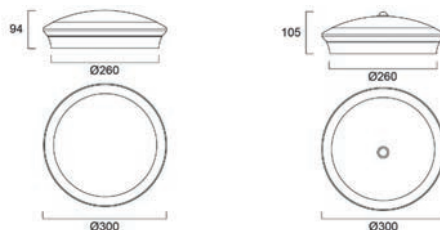

START Surface IP54 Multipower

SYLVANIA

START

Range von LED-Wand- oder Deckenleuchten für Flure, Küchen, Bäder und Nassbereiche. Dual Tone, ermöglicht den Wechsel zwischen 3000 K und 4000 K Farbtemperatur. IP54, ideal für Badezimmer. Die Versionen mit Mikrowellen- oder PIR-Sensor (Infrarot) ermöglichen eine automatische Ein- und Ausschaltung bei Anwesenheit mit optionaler Einstellung der Beleuchtungsstärke, was weitere Energieersparungen ermöglicht. Version mit PIR-Erkennung. Erhältlich in 2 Durchmessern: 300 mm, 400 mm. Für Durchgangsverdrahtung geeignet (LILO).

Photobiologische Risikogruppe: RG0. Umweltfreundliches Design: Gehäuse aus 50% recyceltem Kunststoff, Diffusor und Linsen aus 72% biobasiertem Kunststoff (RPC50-Versionen). Lebensdauer: 95.000 Stunden (L80B20). 5 Jahre Garantie

START Surface IP54 Multipower 300mm	€
0043405 START Surface IP54 Mpower 16,5W 2000lm 830/840	44.00 S
0043406 START Surface IP54 Mpower 17,5W 2000lm 830/840 MW	64.00 S

START Surface IP54 Multipower PIR 300mm	€
0043407 START Surface IP54 Mpower 17,5W 1800lm 830/840 PIR	69.00 S