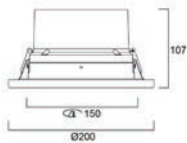

Solstice IP65 150 mm		€
2070171	Solstice 150 IP65 15W 1700lm 930 DALI	299.00 S
2070172	Solstice 150 IP65 15W 1900lm 940 DALI	299.00 S

Surface Mounted 200		€
2070193	Solstice 200 2150lm 930 DALI Surface Mounted	543.00 C
2070194	Solstice 200 2250lm 940 DALI Surface Mounted	543.00 C
2070412	Solstice 200 2150lm 930 DALI Surface Mounted SB	544.00 C
2070413	Solstice 200 2250lm 940 DALI Surface Mounted SB	544.00 C
2070195	Solstice 200 2150lm 930 DALI EM Surface Mounted	894.00 C
2070196	Solstice 200 2250lm 940 DALI EM Surface Mounted	894.00 C
2070197	Solstice 200 4000lm 930 DALI Surface Mounted	543.00 C
2070198	Solstice 200 4100lm 940 DALI Surface Mounted	* C