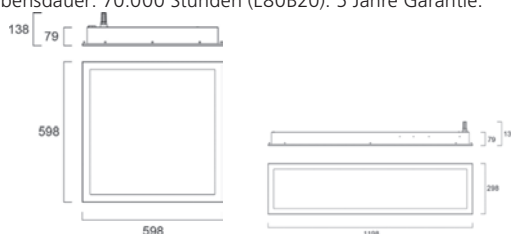

623x623 - Matt tempered safety glass

		€
0042761	Panel IP66 Reinraum 623S MSG 5360lm 840	765.00
⚠	0042765 Panel IP66 Reinraum 623S MSG 5360lm 840 DALI	844.00

1247x312 - Matt tempered safety glass

		€
0042763	Panel IP66 Reinraum 623R MSG 4990lm 840	798.00
⚠	0042767 Panel IP66 Reinraum 623R MSG 4990lm 840 DALI	877.00

1198x298 - Clear tempered safety glass + micro-prismatic plexiglass

		€
0042770	Panel IP66 Reinraum 598R CMPG 4290lm 840	826.00
⚠	0042774 Panel IP66 Reinraum 598R CMPG 4290lm 840 DALI	905.00
⚠	0042779 Panel IP66 Reinraum 598R CMPG 4290lm 840 DALI EM	1215.00
0042012	Panel IP66 Reinraum 598R CMPG 3750lm 940	841.00
⚠	0042016 Panel IP66 Reinraum 598R CMPG 3750lm 940 DALI	920.00
⚠	0042019 Panel IP66 Reinraum 598R CMPG 3750lm 940 DALI EM	1230.00

623x623 - Clear tempered safety glass + micro-prismatic plexiglass

		€
0042769	Panel IP66 Reinraum 623S CMPG 4670lm 840	793.00
⚠	0042773 Panel IP66 Reinraum 623S CMPG 4670lm 840 DALI	872.00
0042011	Panel IP66 Reinraum 623S CMPG 4000lm 940	808.00
⚠	0042015 Panel IP66 Reinraum 623S CMPG 4000lm 940 DALI	890.00

1247x312 - Clear tempered safety glass + micro-prismatic plexiglass

		€
0042771	Panel IP66 Reinraum 623R CMPG 4290lm 840	826.00
⚠	0042775 Panel IP66 Reinraum 623R CMPG 4290lm 840 DALI	905.00
0042013	Panel IP66 Reinraum 623R CMPG 3750lm 940	841.00
⚠	0042017 Panel IP66 Reinraum 623R CMPG 3750lm 940 DALI	920.00

Zubehör

		€
0042020	Panel IP66 Reinraum Sicherheitskabel	55.00